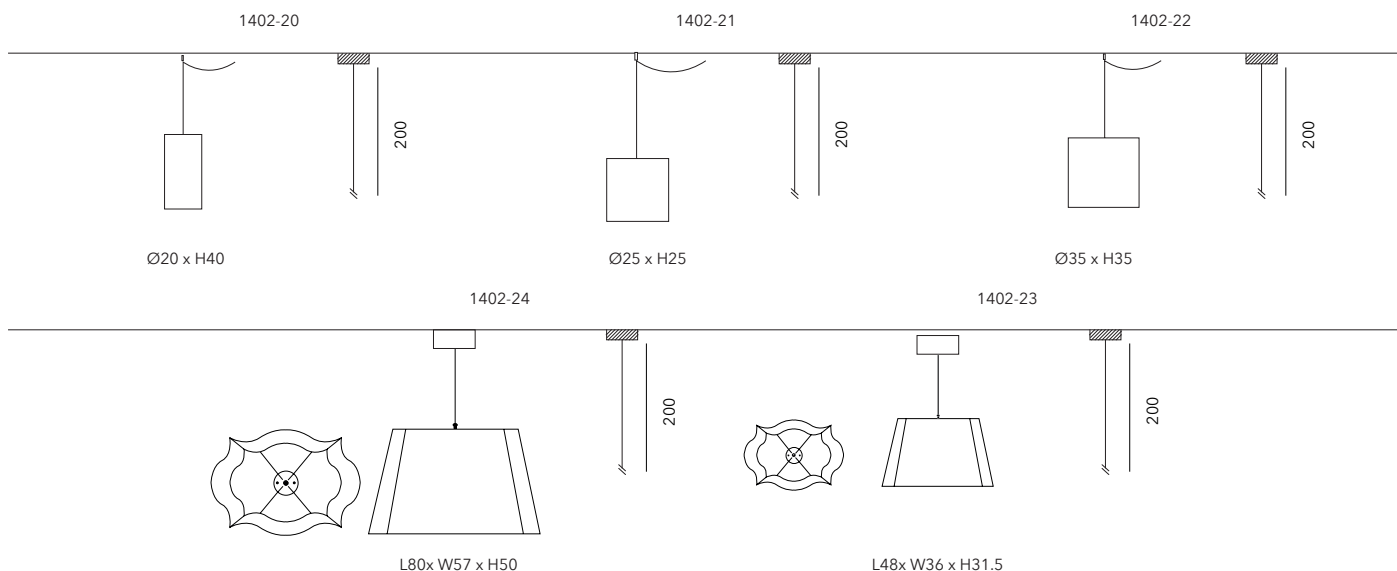

1402-24 TRENDY LARGE

Mounting: Sospensione / Suspension

Environment: Indoor - IP20

Materials: Tessuto e Metallo / Fabric and Metal

Voltage: 220-240V 50/60Hz

Source: Bulb 3 x 10W E27 - LED

Disponibile chiusura inferiore parziale in tessuto /
Available partial fabric bottom clousure

1402-23 TRENDY SMALL

Mounting: Sospensione / Suspension

Environment: Indoor - IP20

Materials: Tessuto e Metallo / Fabric and Metal

Voltage: 220-240V 50/60Hz

Source: Bulb 1 x 10W E27 - LED

Disponibile chiusura inferiore parziale in tessuto /
Available partial fabric bottom clousure