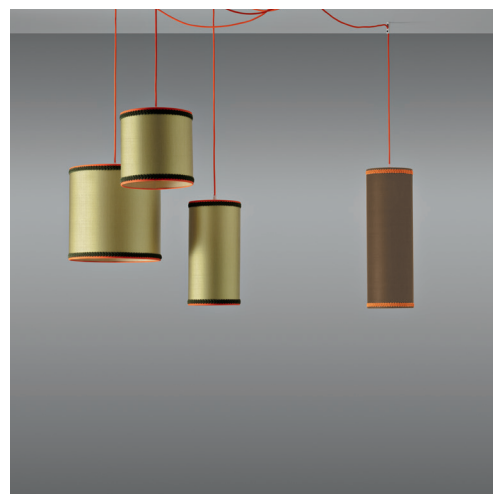

Environment: Indoor - IP20

Materials: Tessuto e Metallo / Fabric and Metal

Voltage: 220-240V 50/60Hz

Source: Bulb 1 x 10W E27 - LED

* Disponibile solo con rosoni decentramento /
Available only with decentralize canopies

1402-24 TRENDY LARGE

Mounting: Sospensione / Suspension

Environment: Indoor - IP20

Materials: Tessuto e Metallo / Fabric and Metal

Voltage: 220-240V 50/60Hz

Source: Bulb 3 x 10W E27 - LED

Disponibile chiusura inferiore parziale in tessuto /
Available partial fabric bottom clousure

1402-23 TRENDY SMALL

Mounting: Sospensione / Suspension

Environment: Indoor - IP20

Materials: Tessuto e Metallo / Fabric and Metal

Voltage: 220-240V 50/60Hz

Source: Bulb 1 x 10W E27 - LED

Disponibile chiusura inferiore parziale in tessuto /
Available partial fabric bottom clousure